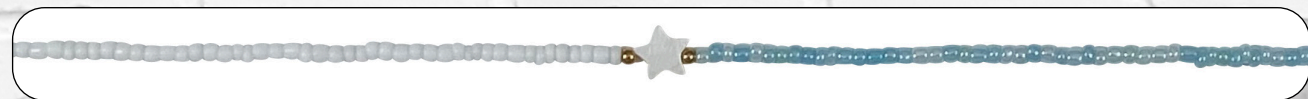

(B)

**NK1810** - 12/Style \$2.75 ea.  
**AK1810** - \$2.25 ea.

**NK1763** - 12/Asst'd \$2.50 ea.

Freshwater Rice Pearl

**NK1811** - 12/Style \$2.75 ea.  
**AK1811** - \$2.25 ea.