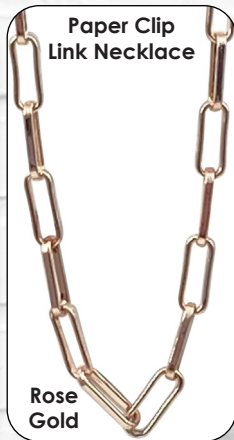

# 2022 Summer Supplement

All Necklaces @ 15" Adjustable to 17"

All Anklets @ 9-1/2" Adjustable

Paper Clip Link Anklet

**AK2409** 12/Style \$2.25 ea.

Paper Clip Link Anklet

Rose Gold

**AK2409-RG** 12/Style \$2.25 ea.

Rose Gold

**AK2175-RG** 12/Style \$2.25 ea.

Rose Gold

**AK2193-RG** 12/Style \$2.50 ea.

Paper Clip Link Necklace

**NK2638**  
12/Style  
\$2.75 ea.

Paper Clip Link Necklace

Rose Gold

**NK2638-RG**  
12/Style  
\$2.75 ea.

**NK2635**  
12/Asst'd \$3.00 ea.

**NK2637**  
12/Asst'd \$3.50 ea.

Rose Gold

**NK2551-RG**  
12/Asst'd \$2.75 ea.

**BR0877** - 12/Asst'd  
\$3.50 ea. (Elastic Bracelet)